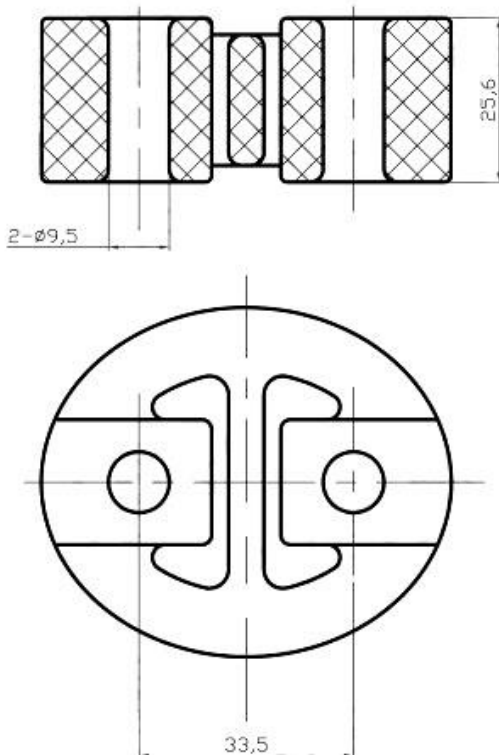

Артикул: RM 0203

Применяемость: FORD USA: PROBE II (ECP)

KIA: BESTA Bus, BESTA Van, CARENS II MPV (FJ), CARNIVAL I (UP), CARNIVAL II (GQ), K2500 Platform/Chassis (SD), K2700 (SD), PREGIO Bus, PREGIO Van (TB), PRIDE (DA), PRIDE Estate, RETONA Closed Off-Road Vehicle (FK), RIO I Hatchback (DC), RIO I Saloon (DC_), RIO II (JB), RIO II Saloon (JB), SEPHIA (FA), SEPHIA Saloon (FA), SHUMA I (FB), SHUMA II (FB), SHUMA II Saloon (FB), SHUMA Saloon (FB), SORENTO I (JC), SPORTAGE SUV (K00)

MAZDA: 121 I (DA), 121 II (DB), 323 C IV (BG), 323 C V (BA), 323 F IV (BG), 323 F V (BA), 323 F VI (BJ), 323 II (BD), 323 II Hatchback (BD), 323 III (BF) | FAMILIA, 323 III Hatchback (BF), 323 III Station Wagon (BW), 323 P V (BA), 323 S IV (BG), 323 S V (BA), 323 S VI (BJ) | PROTEGE, 626 II (GC), 626 II Coupe (GC), 626 II Hatchback (GC), 626 III (GD), 626 III Coupe (GD), 626 III Hatchback (GD), 626 III Station Wagon (GV), 626 IV (GE), 626 IV Hatchback (GE), 626 V (GF), 626 V Hatchback (GF), 626 V Station Wagon (GW), DEMIO (DW), E Bus (SR1), E Platform/Chassis (SD1), E Van (SR2), MX-3 (EC), MX-5 I (NA), MX-6 (GD), MX-6 (GE), XEDOS 6 (CA)

NISSAN: MICRA C+C III (K12), MICRA II (K11), MICRA III (K12), NOTE (E11, NE11), TIIDA Hatchback (C11), TIIDA Saloon (SC11)

NISSAN (DFAC): TIIDA Hatchback (C11), TIIDA Saloon (C11)

SUBARU: REX II, REX III

Розничная цена ..... **295 Р**